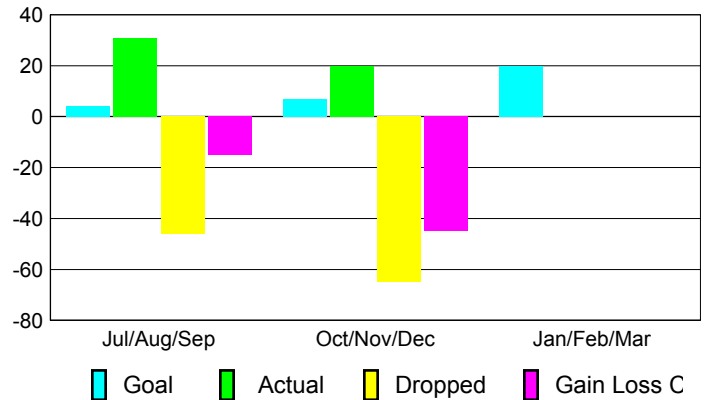

Membership Results 2012-2013

Goal, New, Dropped, Gain/Loss

Comparison of Membership Gain/Loss

Current Year Compared to the Previous Year