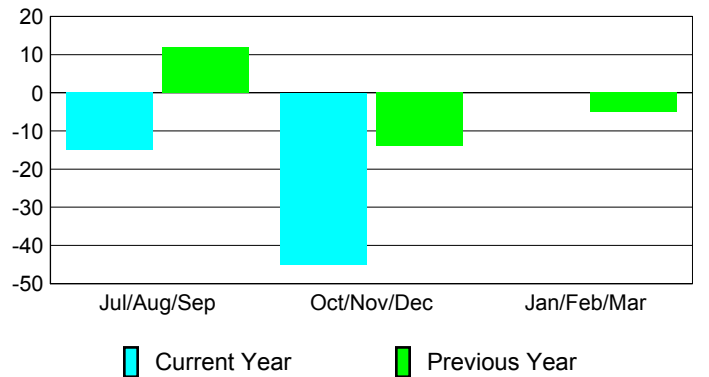

Membership Results
2012-2013

Membership
2011-2012

Month	Net Memb Goal	Actual New Memb	Actual Dropped Memb	Gain/Loss of Memb	Gain/Loss of Memb
Jul/Aug/Sep	4	31	-46	-15	12
Oct/Nov/Dec	7	20	-65	-45	-14
Jan/Feb/Mar	20				-5
Totals	31	51	-111	-60	-7

Membership Results 2012-2013

Goal, New, Dropped, Gain/Loss

Comparison of Membership Gain/Loss

Current Year Compared to the Previous Year

Gender Comparison 2012-2013

Jul/Aug/Sep

Oct/Nov/Dec

Jan/Feb/Mar